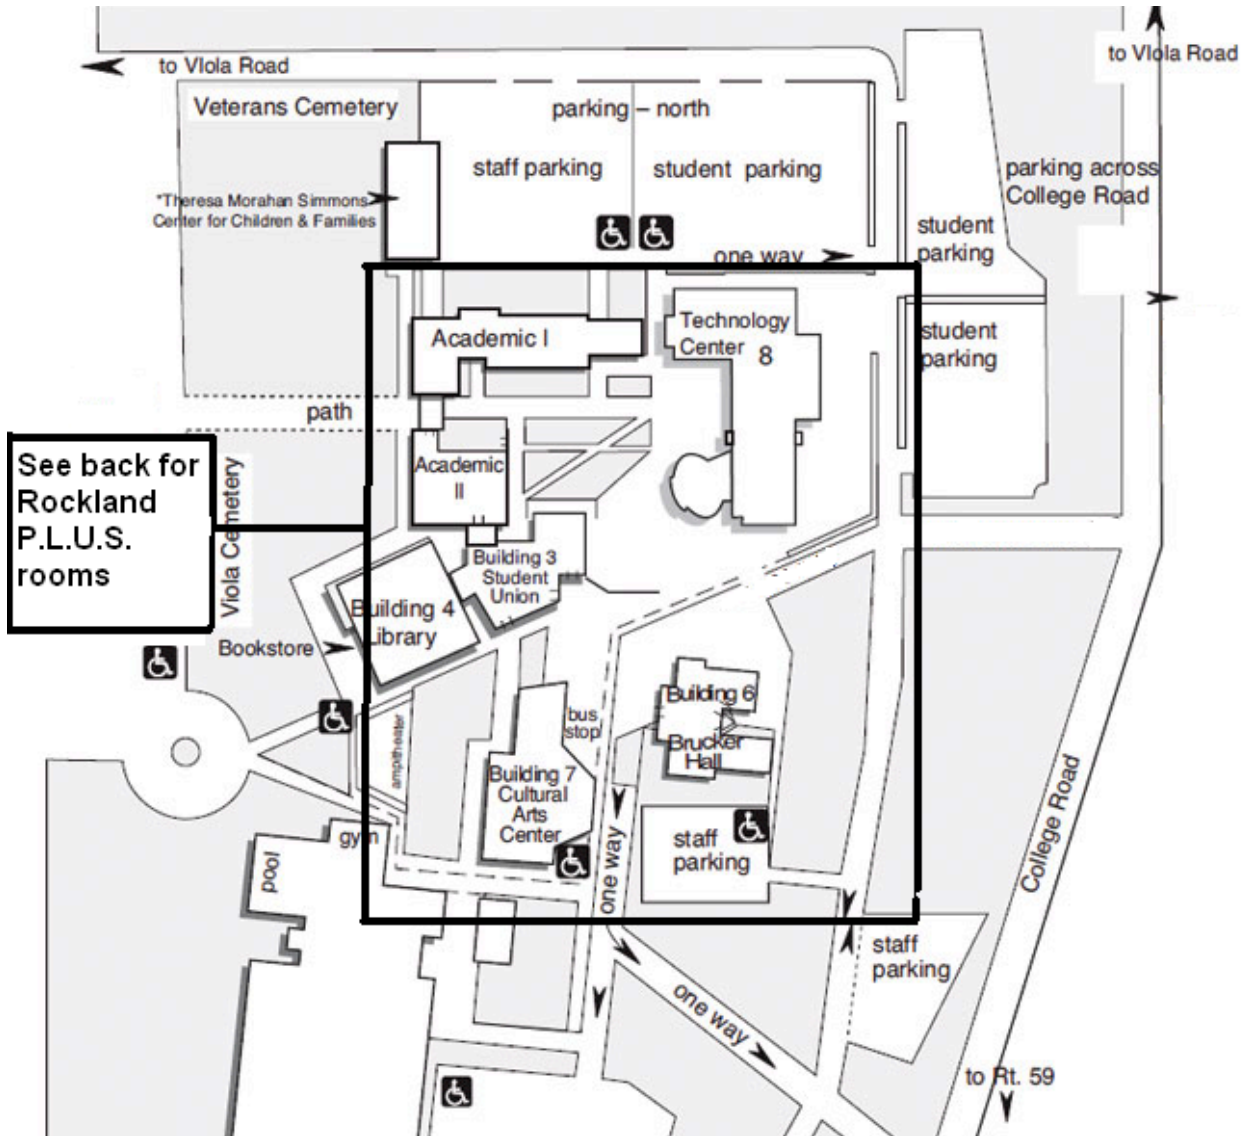

Rockland P.L.U.S.
Friday, December 16, 2011
SUNY Rockland Community College Campus

For our event the students will be headquartered in the Technology Center and operating out of this central section of SUNY RCC. We will start and end in the Technology Building. For a close up detail of our space use for the day please see the map on the back of this page